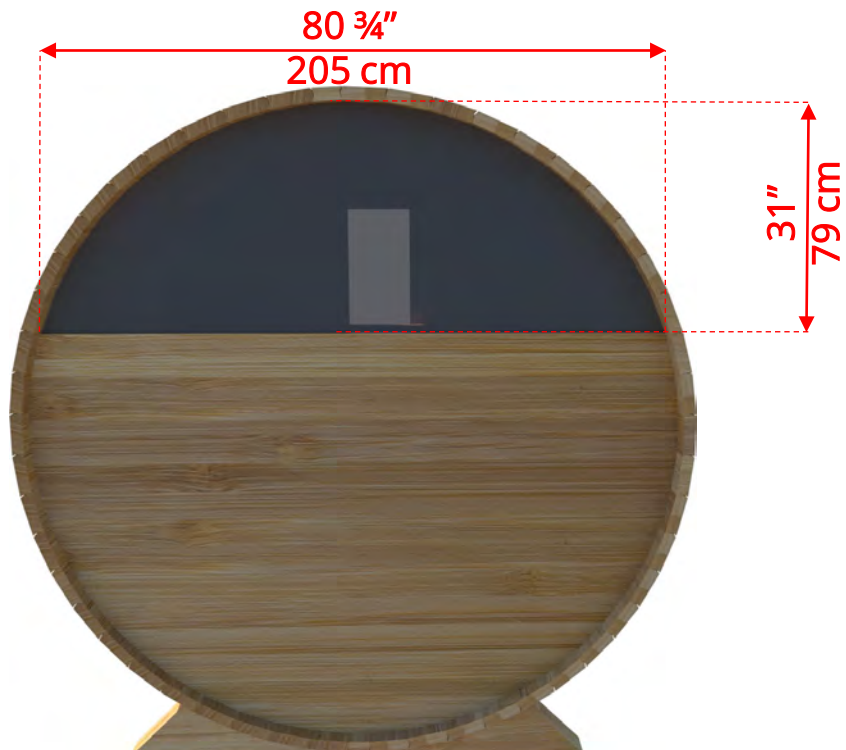

770P/772P

7'x7' (214cm) Barrel Sauna with Porch

770P/772P

7'x7' (214cm) Barrel Sauna with Porch

- *Standard bench layout shown with optional sauna floor*
 - *(product # 4020036)*

770P/772P

7'x7' (214cm) Barrel Sauna with Porch

770P/772P

7'x7' (214cm) Barrel Sauna with Porch

78SSU
Signature Sauna Benches

770P/772P

7'x7' (214cm) Barrel Sauna with Porch

77LLU
Lounge Sauna Benches

770P/772P 7'x7' (214cm) Barrel Sauna with Porch

W2
2 Windows in Front Wall

**Product W2 - 2 windows available on changeroom or back wall at same measurements as front wall*

770P/772P

7'x7' (214cm) Barrel Sauna with Porch

WHMF7

Halfmoon Front Wall Windows

WHMFB7

Halfmoon Back Wall Window

770P/772P

7'x7' (214cm) Barrel Sauna with Porch

W1
Rectangle Window in Back Wall

770P/772P

7'x7' (214cm) Barrel Sauna with Porch

SB210
Harvia M3 Wood Burning Heater

Please note - Drawing shows sauna room measurements only.