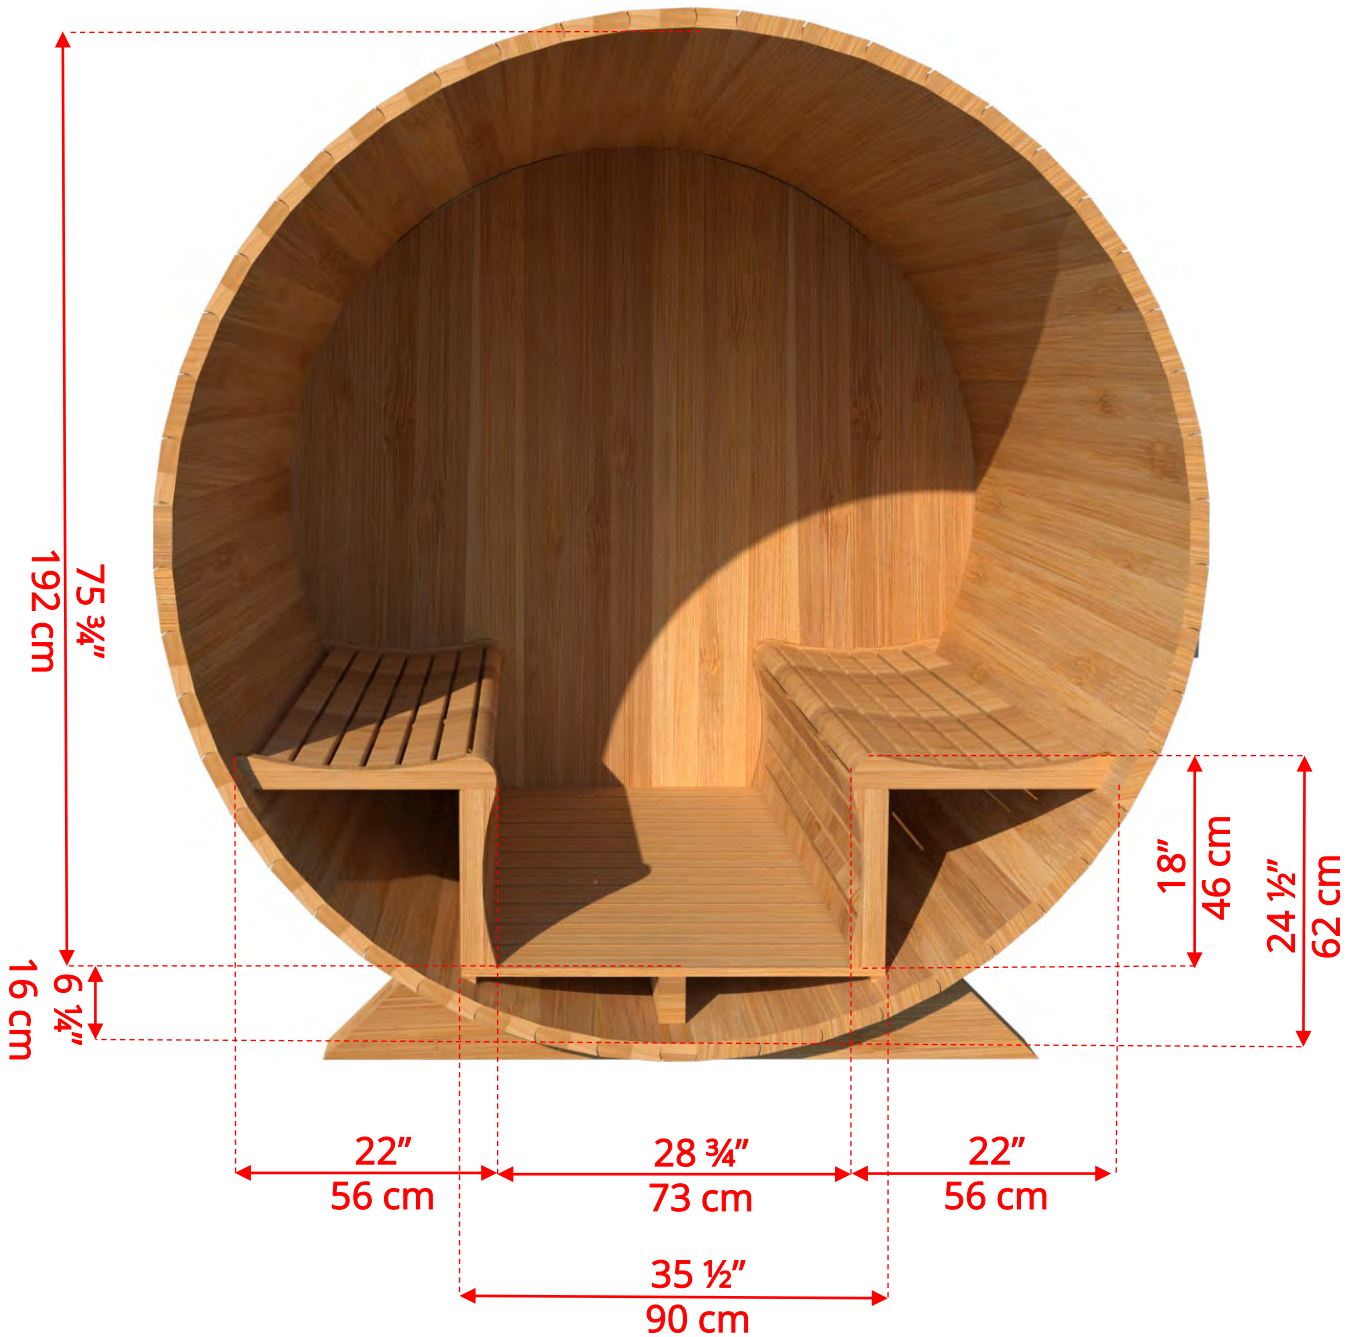

770P/772P

7'x7' (214cm) Barrel Sauna with Porch

770P/772P

7'x7' (214cm) Barrel Sauna with Porch

- *Standard bench layout shown with optional sauna floor*
 - *(product # 4020036)*

770P/772P

7'x7' (214cm) Barrel Sauna with Porch

770P/772P

7'x7' (214cm) Barrel Sauna with Porch

78SSU
Signature Sauna Benches

770P/772P

7'x7' (214cm) Barrel Sauna with Porch

77LLU
Lounge Sauna Benches

770P/772P 7'x7' (214cm) Barrel Sauna with Porch

W2
2 Windows in Front Wall

**Product W2 - 2 windows available on changeroom or back wall at same measurements as front wall*

770P/772P

7'x7' (214cm) Barrel Sauna with Porch

WHMF7

Halfmoon Front Wall Windows

WHMFB7

Halfmoon Back Wall Window

770P/772P

7'x7' (214cm) Barrel Sauna with Porch

W1
Rectangle Window in Back Wall

770P/772P

7'x7' (214cm) Barrel Sauna with Porch

SB210
Harvia M3 Wood Burning Heater

Please note - Drawing shows sauna room measurements only.