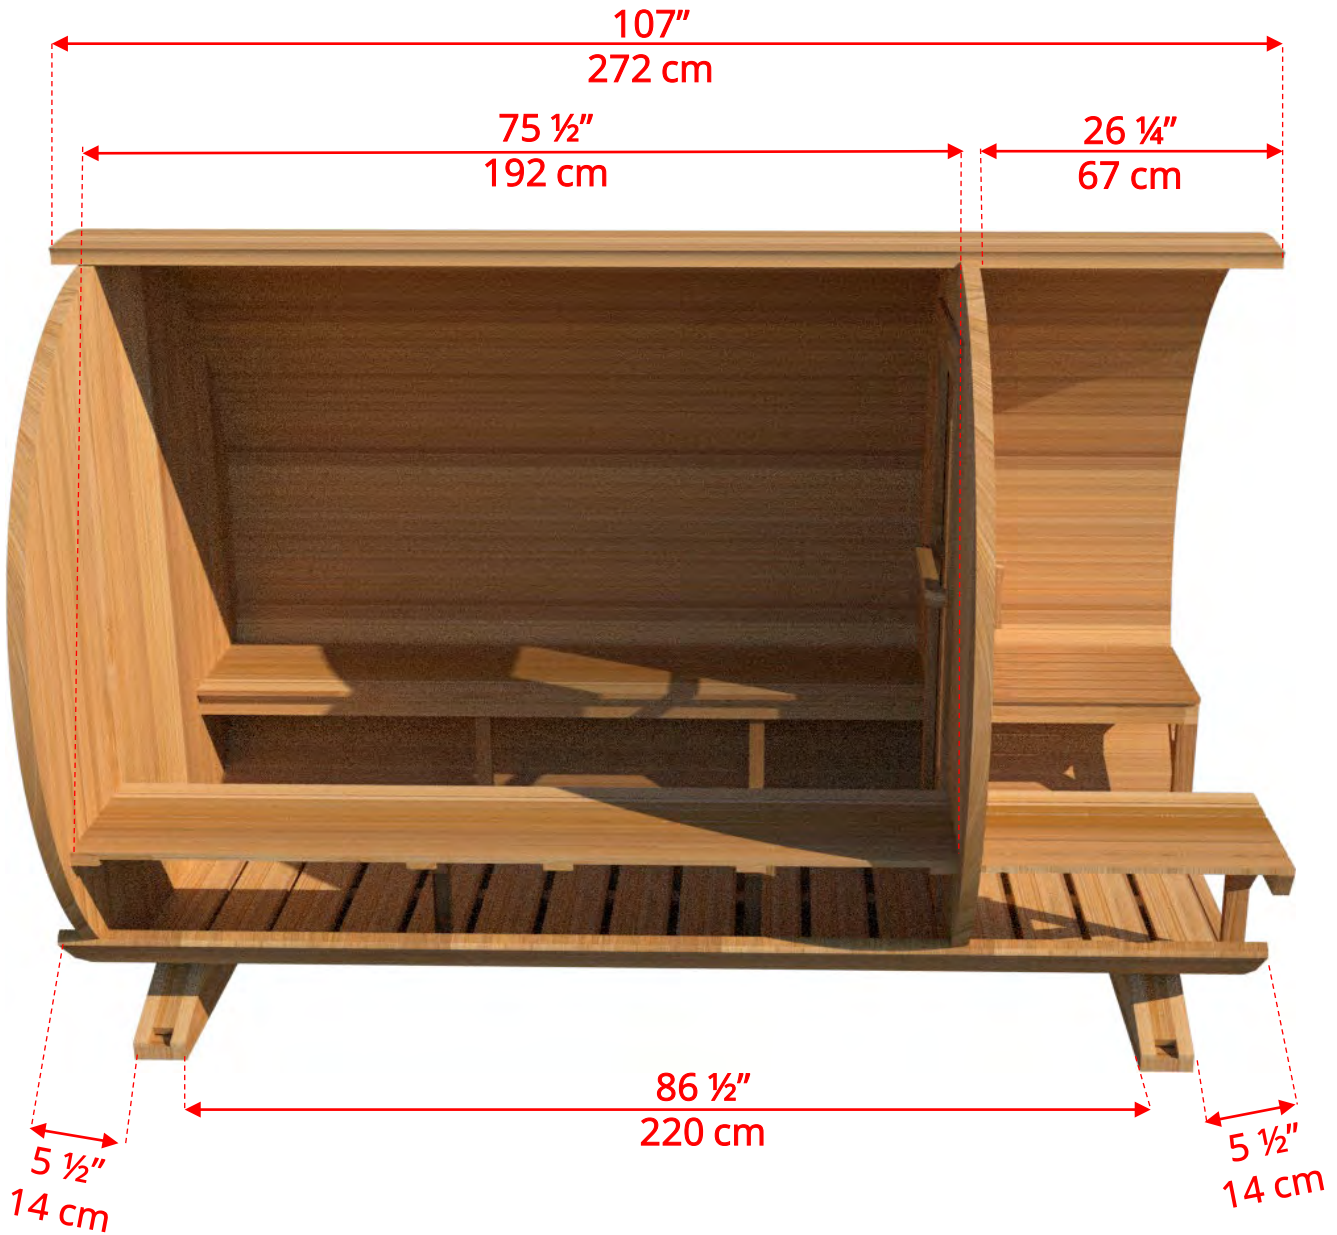

770P/772P

7'x7' (214cm) Barrel Sauna with Porch

770P/772P

7'x7' (214cm) Barrel Sauna with Porch

- *Standard bench layout shown with optional sauna floor*
 - *(product # 4020036)*

770P/772P

7'x7' (214cm) Barrel Sauna with Porch

770P/772P

7'x7' (214cm) Barrel Sauna with Porch

78SSU
Signature Sauna Benches

770P/772P

7'x7' (214cm) Barrel Sauna with Porch

77LLU
Lounge Sauna Benches

770P/772P 7'x7' (214cm) Barrel Sauna with Porch

W2
2 Windows in Front Wall

**Product W2 - 2 windows available on changeroom or back wall at same measurements as front wall*

770P/772P

7'x7' (214cm) Barrel Sauna with Porch

WHMF7

Halfmoon Front Wall Windows

WHMFB7

Halfmoon Back Wall Window

770P/772P

7'x7' (214cm) Barrel Sauna with Porch

W1
Rectangle Window in Back Wall

770P/772P

7'x7' (214cm) Barrel Sauna with Porch

SB210
Harvia M3 Wood Burning Heater

Please note - Drawing shows sauna room measurements only.