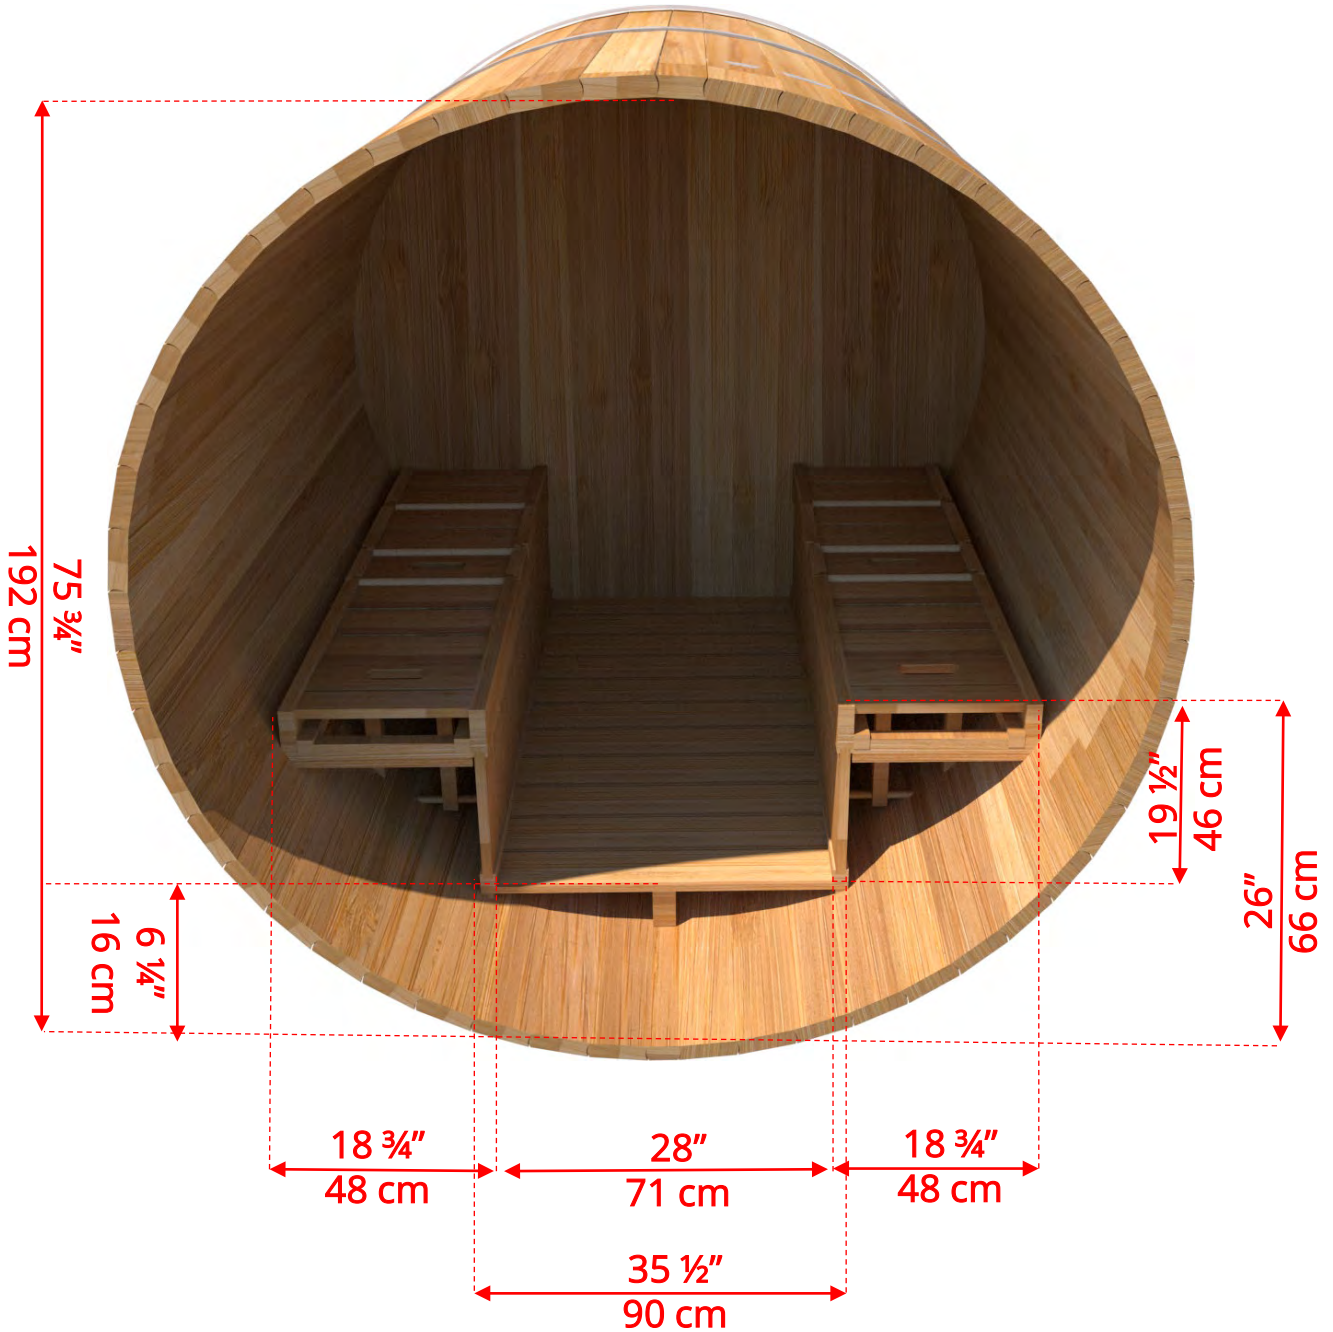

770P/772P

7'x7' (214cm) Barrel Sauna with Porch

770P/772P

7'x7' (214cm) Barrel Sauna with Porch

- *Standard bench layout shown with optional sauna floor*
 - *(product # 4020036)*

770P/772P

7'x7' (214cm) Barrel Sauna with Porch

770P/772P

7'x7' (214cm) Barrel Sauna with Porch

78SSU
Signature Sauna Benches

770P/772P

7'x7' (214cm) Barrel Sauna with Porch

77LLU
Lounge Sauna Benches

770P/772P 7'x7' (214cm) Barrel Sauna with Porch

W2
2 Windows in Front Wall

**Product W2 - 2 windows available on changeroom or back wall at same measurements as front wall*

770P/772P

7'x7' (214cm) Barrel Sauna with Porch

WHMF7

Halfmoon Front Wall Windows

WHMFB7

Halfmoon Back Wall Window

770P/772P

7'x7' (214cm) Barrel Sauna with Porch

W1
Rectangle Window in Back Wall

770P/772P

7'x7' (214cm) Barrel Sauna with Porch

SB210
Harvia M3 Wood Burning Heater

Please note - Drawing shows sauna room measurements only.