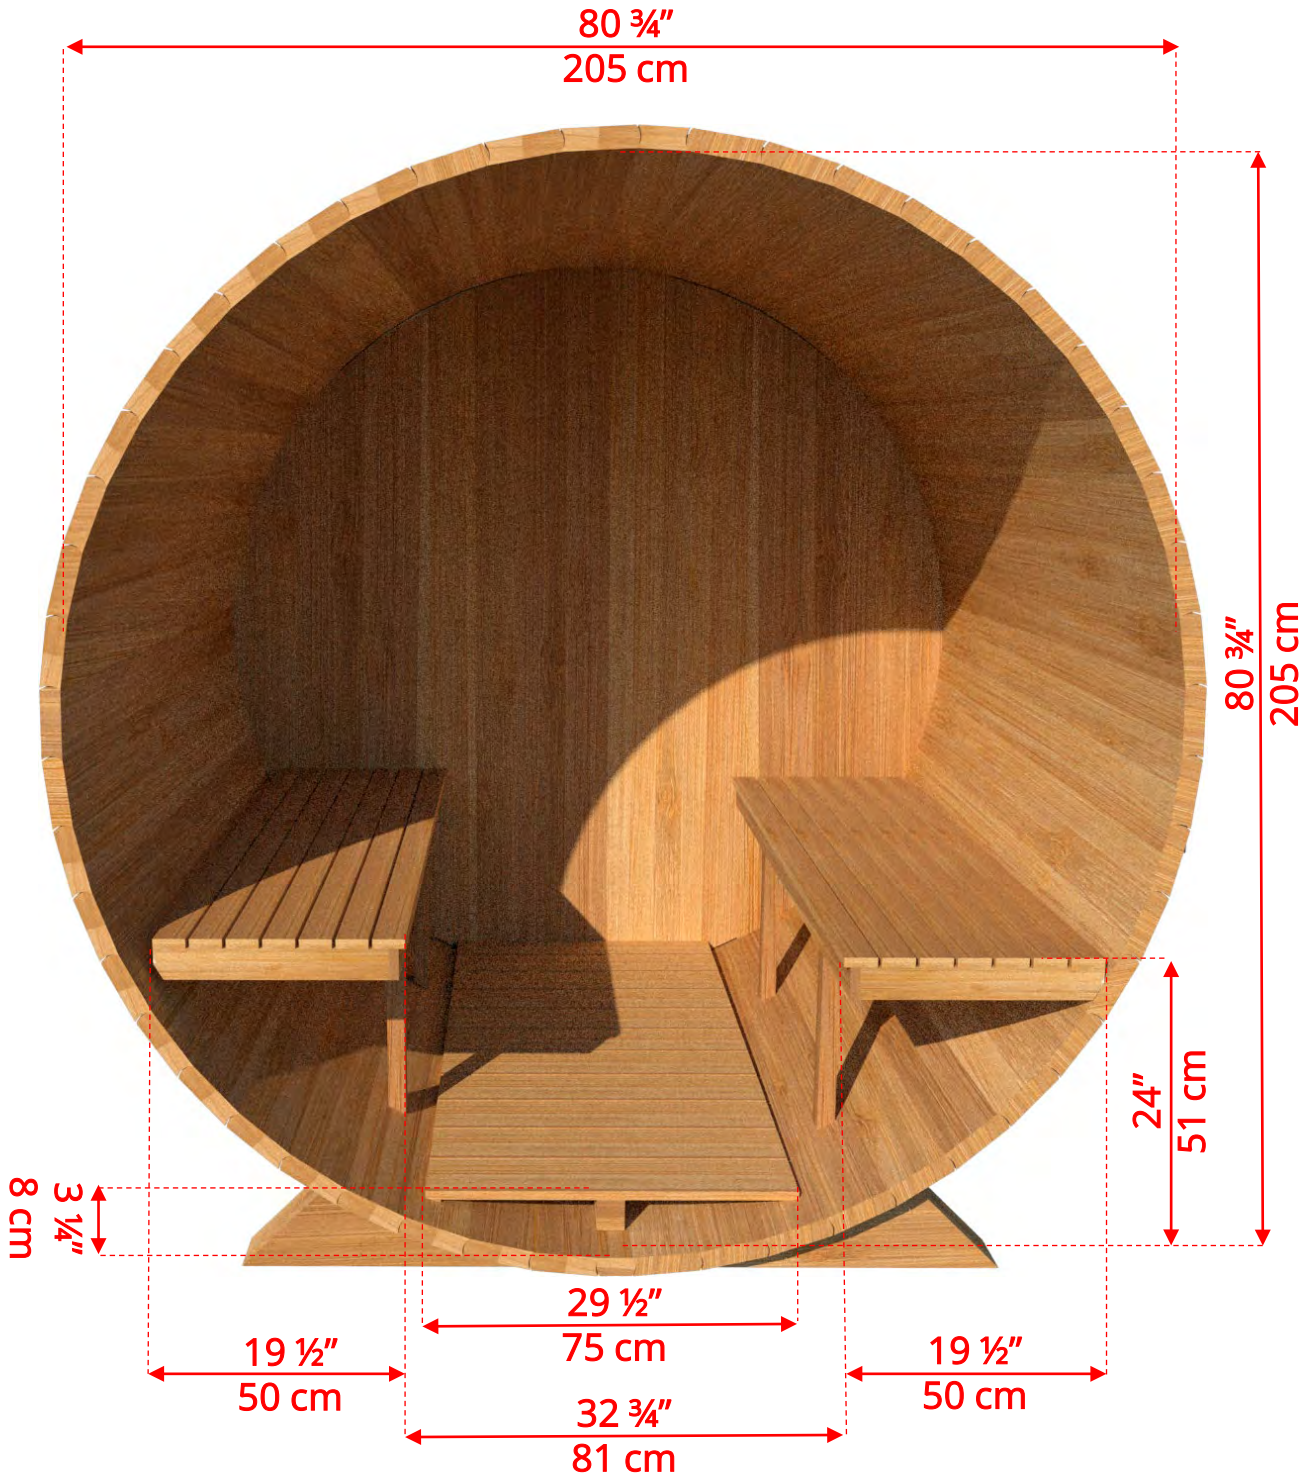

770P/772P

7'x7' (214cm) Barrel Sauna with Porch

770P/772P

7'x7' (214cm) Barrel Sauna with Porch

- *Standard bench layout shown with optional sauna floor*
 - *(product # 4020036)*

770P/772P

7'x7' (214cm) Barrel Sauna with Porch

770P/772P

7'x7' (214cm) Barrel Sauna with Porch

78SSU
Signature Sauna Benches

770P/772P

7'x7' (214cm) Barrel Sauna with Porch

77LLU
Lounge Sauna Benches

770P/772P 7'x7' (214cm) Barrel Sauna with Porch

W2
2 Windows in Front Wall

**Product W2 - 2 windows available on changeroom or back wall at same measurements as front wall*

770P/772P

7'x7' (214cm) Barrel Sauna with Porch

WHMF7

Halfmoon Front Wall Windows

WHMFB7

Halfmoon Back Wall Window

770P/772P

7'x7' (214cm) Barrel Sauna with Porch

W1
Rectangle Window in Back Wall

770P/772P

7'x7' (214cm) Barrel Sauna with Porch

SB210
Harvia M3 Wood Burning Heater

Please note - Drawing shows sauna room measurements only.