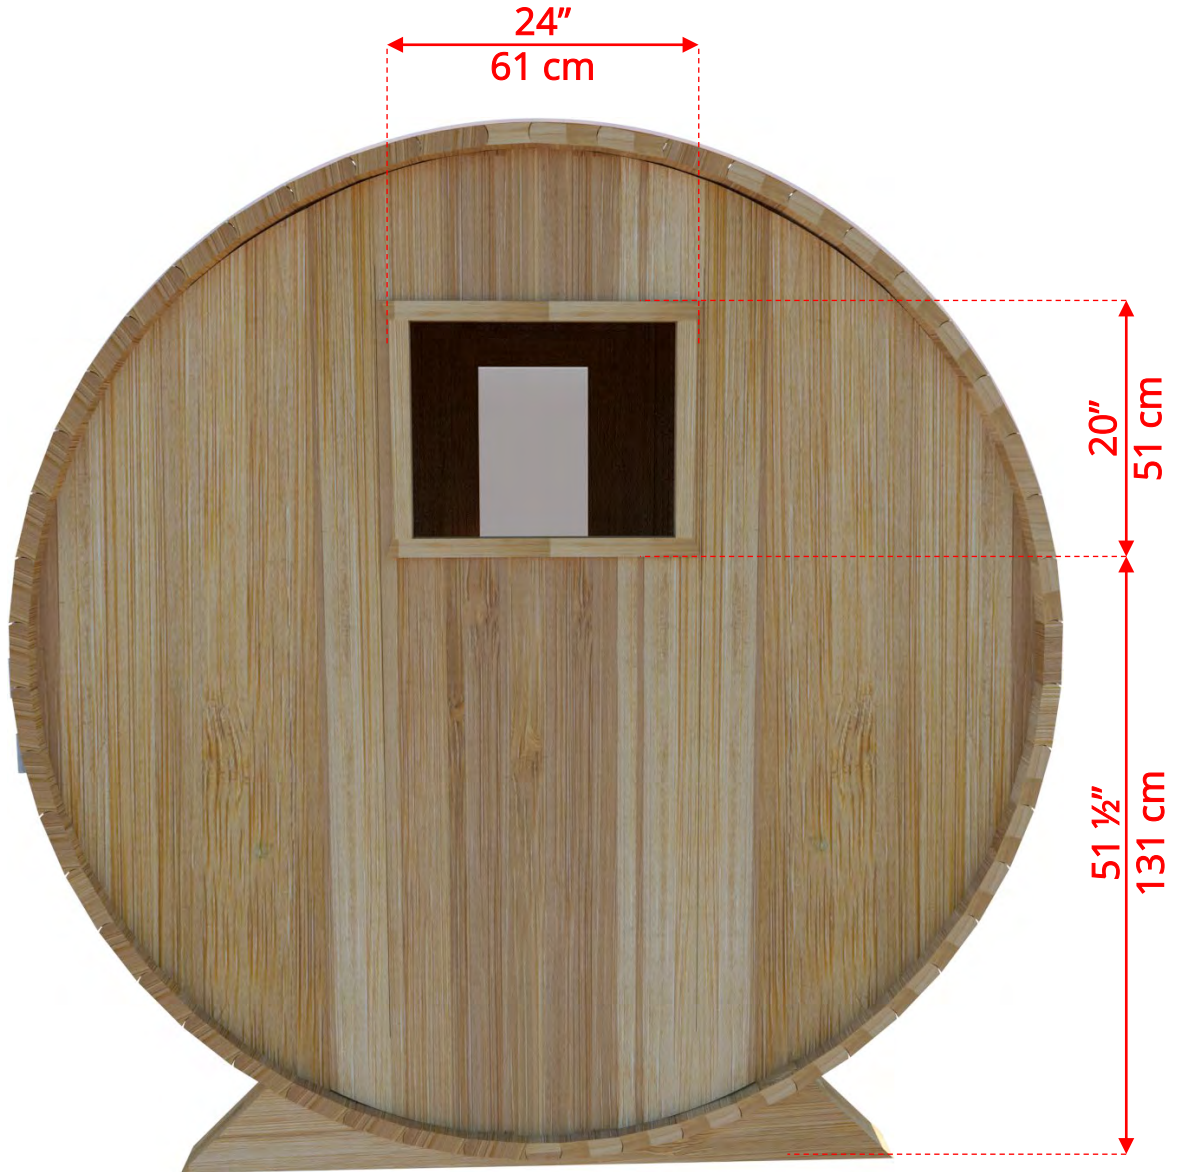

770P/772P

7'x7' (214cm) Barrel Sauna with Porch

770P/772P

7'x7' (214cm) Barrel Sauna with Porch

- *Standard bench layout shown with optional sauna floor*
 - *(product # 4020036)*

770P/772P

7'x7' (214cm) Barrel Sauna with Porch

770P/772P

7'x7' (214cm) Barrel Sauna with Porch

78SSU
Signature Sauna Benches

770P/772P

7'x7' (214cm) Barrel Sauna with Porch

77LLU
Lounge Sauna Benches

770P/772P 7'x7' (214cm) Barrel Sauna with Porch

W2
2 Windows in Front Wall

**Product W2 - 2 windows available on changeroom or back wall at same measurements as front wall*

770P/772P

7'x7' (214cm) Barrel Sauna with Porch

WHMF7

Halfmoon Front Wall Windows

WHMFB7

Halfmoon Back Wall Window

770P/772P

7'x7' (214cm) Barrel Sauna with Porch

W1
Rectangle Window in Back Wall

770P/772P

7'x7' (214cm) Barrel Sauna with Porch

SB210
Harvia M3 Wood Burning Heater

Please note - Drawing shows sauna room measurements only.