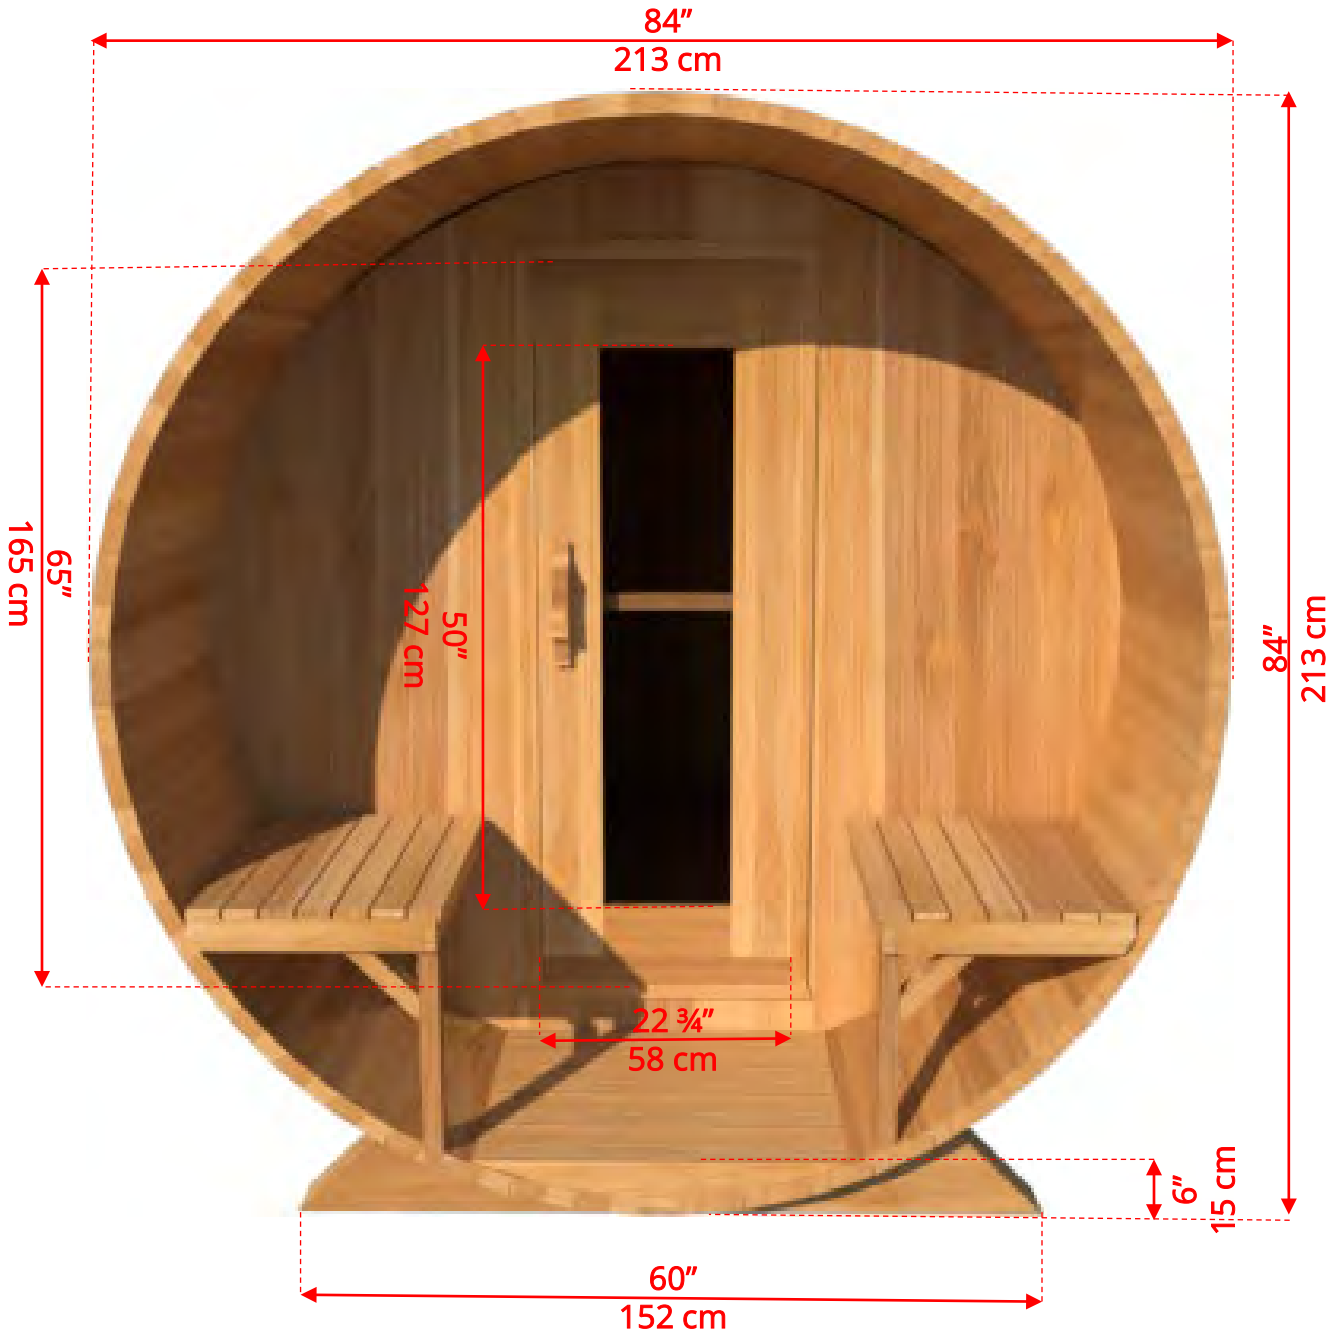

770P/772P

7'x7' (214cm) Barrel Sauna with Porch

770P/772P

7'x7' (214cm) Barrel Sauna with Porch

- *Standard bench layout shown with optional sauna floor*
 - *(product # 4020036)*

770P/772P

7'x7' (214cm) Barrel Sauna with Porch

770P/772P

7'x7' (214cm) Barrel Sauna with Porch

78SSU
Signature Sauna Benches

770P/772P

7'x7' (214cm) Barrel Sauna with Porch

77LLU
Lounge Sauna Benches

770P/772P 7'x7' (214cm) Barrel Sauna with Porch

W2
2 Windows in Front Wall

**Product W2 - 2 windows available on changeroom or back wall at same measurements as front wall*

770P/772P

7'x7' (214cm) Barrel Sauna with Porch

WHMF7

Halfmoon Front Wall Windows

WHMFB7

Halfmoon Back Wall Window

770P/772P

7'x7' (214cm) Barrel Sauna with Porch

W1
Rectangle Window in Back Wall

770P/772P

7'x7' (214cm) Barrel Sauna with Porch

SB210
Harvia M3 Wood Burning Heater

Please note - Drawing shows sauna room measurements only.