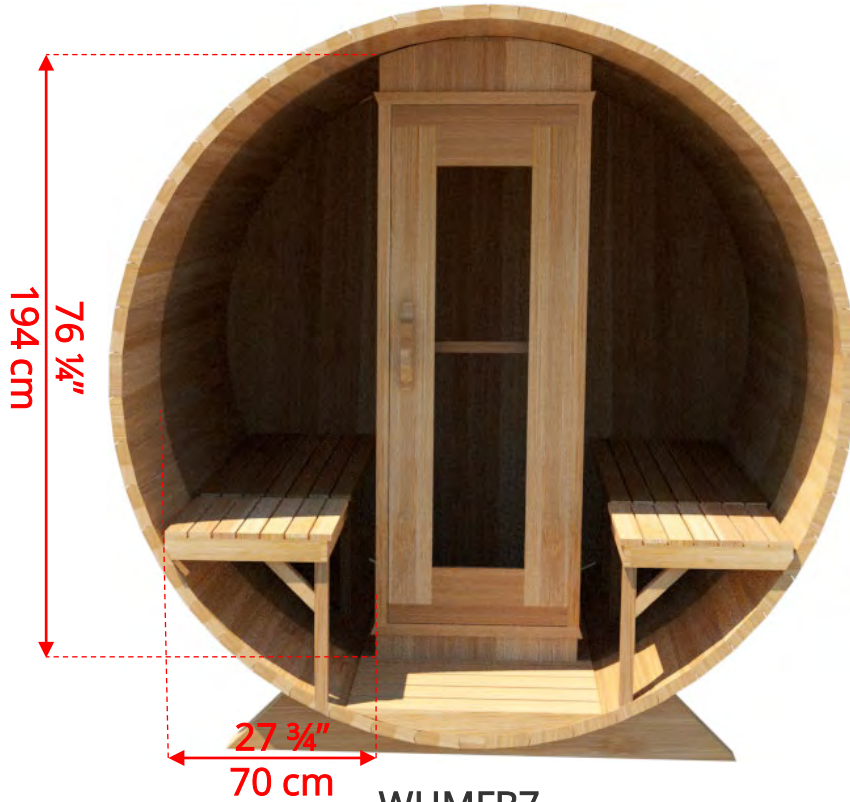

770P/772P

7'x7' (214cm) Barrel Sauna with Porch

770P/772P

7'x7' (214cm) Barrel Sauna with Porch

- *Standard bench layout shown with optional sauna floor*
 - *(product # 4020036)*

770P/772P

7'x7' (214cm) Barrel Sauna with Porch

770P/772P

7'x7' (214cm) Barrel Sauna with Porch

78SSU
Signature Sauna Benches

770P/772P

7'x7' (214cm) Barrel Sauna with Porch

77LLU
Lounge Sauna Benches

770P/772P 7'x7' (214cm) Barrel Sauna with Porch

W2
2 Windows in Front Wall

**Product W2 - 2 windows available on changeroom or back wall at same measurements as front wall*

770P/772P

7'x7' (214cm) Barrel Sauna with Porch

WHMF7

Halfmoon Front Wall Windows

WHMFB7

Halfmoon Back Wall Window

770P/772P

7'x7' (214cm) Barrel Sauna with Porch

W1
Rectangle Window in Back Wall

770P/772P

7'x7' (214cm) Barrel Sauna with Porch

SB210
Harvia M3 Wood Burning Heater

Please note - Drawing shows sauna room measurements only.