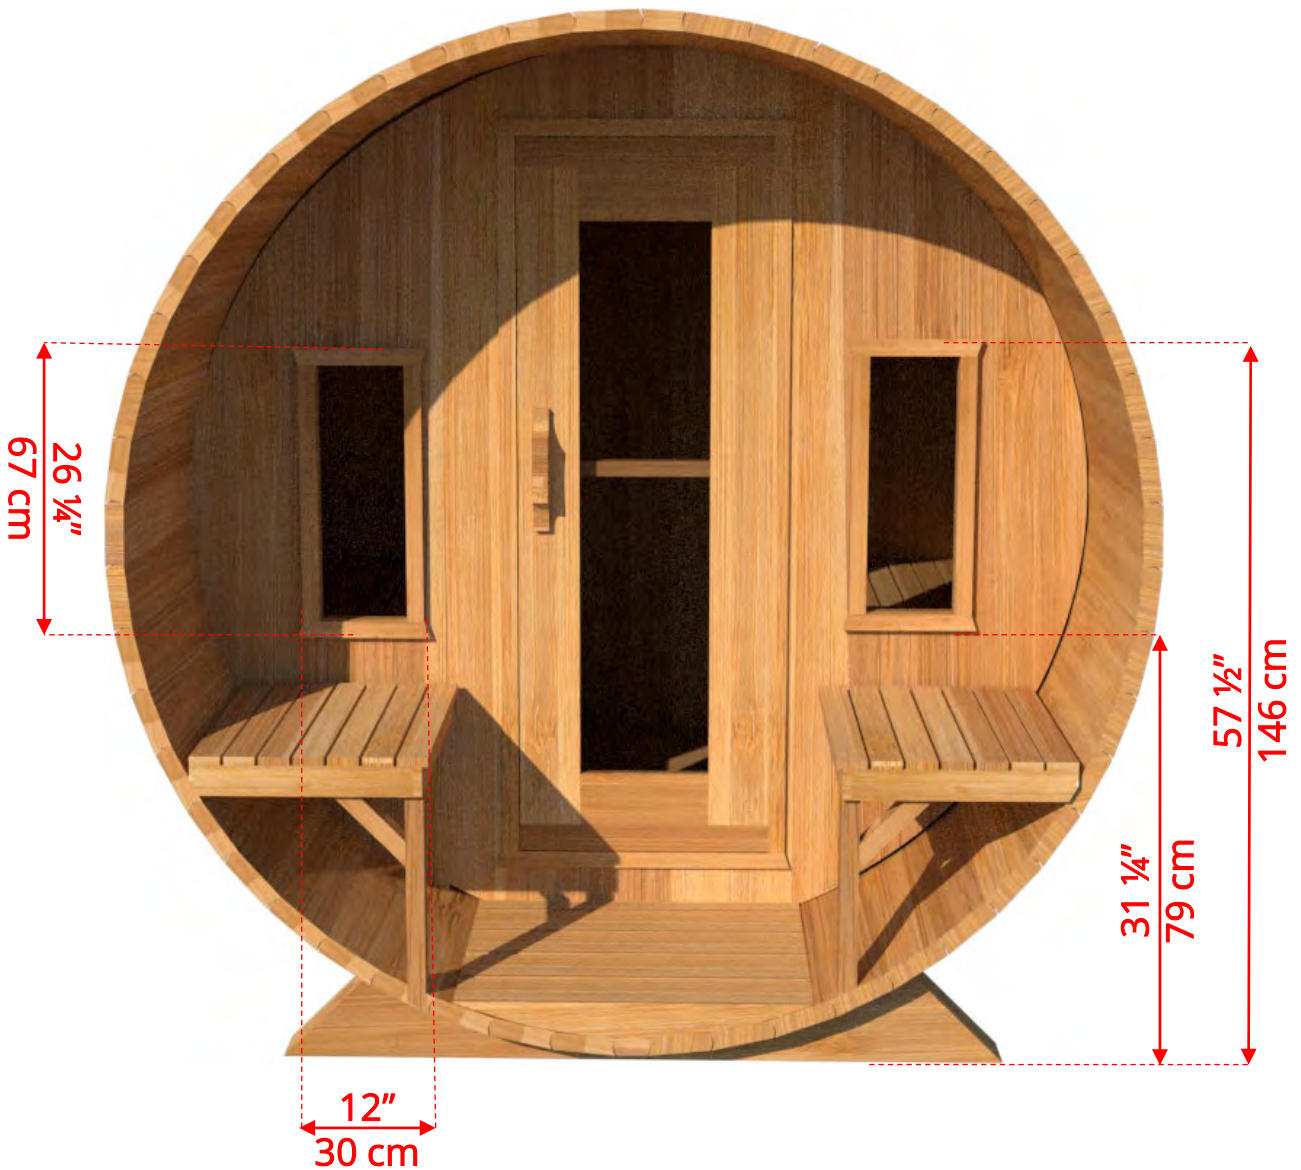

770P/772P

7'x7' (214cm) Barrel Sauna with Porch

770P/772P

7'x7' (214cm) Barrel Sauna with Porch

- *Standard bench layout shown with optional sauna floor*
 - *(product # 4020036)*

770P/772P

7'x7' (214cm) Barrel Sauna with Porch

770P/772P

7'x7' (214cm) Barrel Sauna with Porch

78SSU
Signature Sauna Benches

770P/772P

7'x7' (214cm) Barrel Sauna with Porch

77LLU
Lounge Sauna Benches

770P/772P 7'x7' (214cm) Barrel Sauna with Porch

W2
2 Windows in Front Wall

**Product W2 - 2 windows available on changeroom or back wall at same measurements as front wall*

770P/772P

7'x7' (214cm) Barrel Sauna with Porch

WHMF7

Halfmoon Front Wall Windows

WHMFB7

Halfmoon Back Wall Window

770P/772P

7'x7' (214cm) Barrel Sauna with Porch

W1
Rectangle Window in Back Wall

770P/772P

7'x7' (214cm) Barrel Sauna with Porch

SB210
Harvia M3 Wood Burning Heater

Please note - Drawing shows sauna room measurements only.